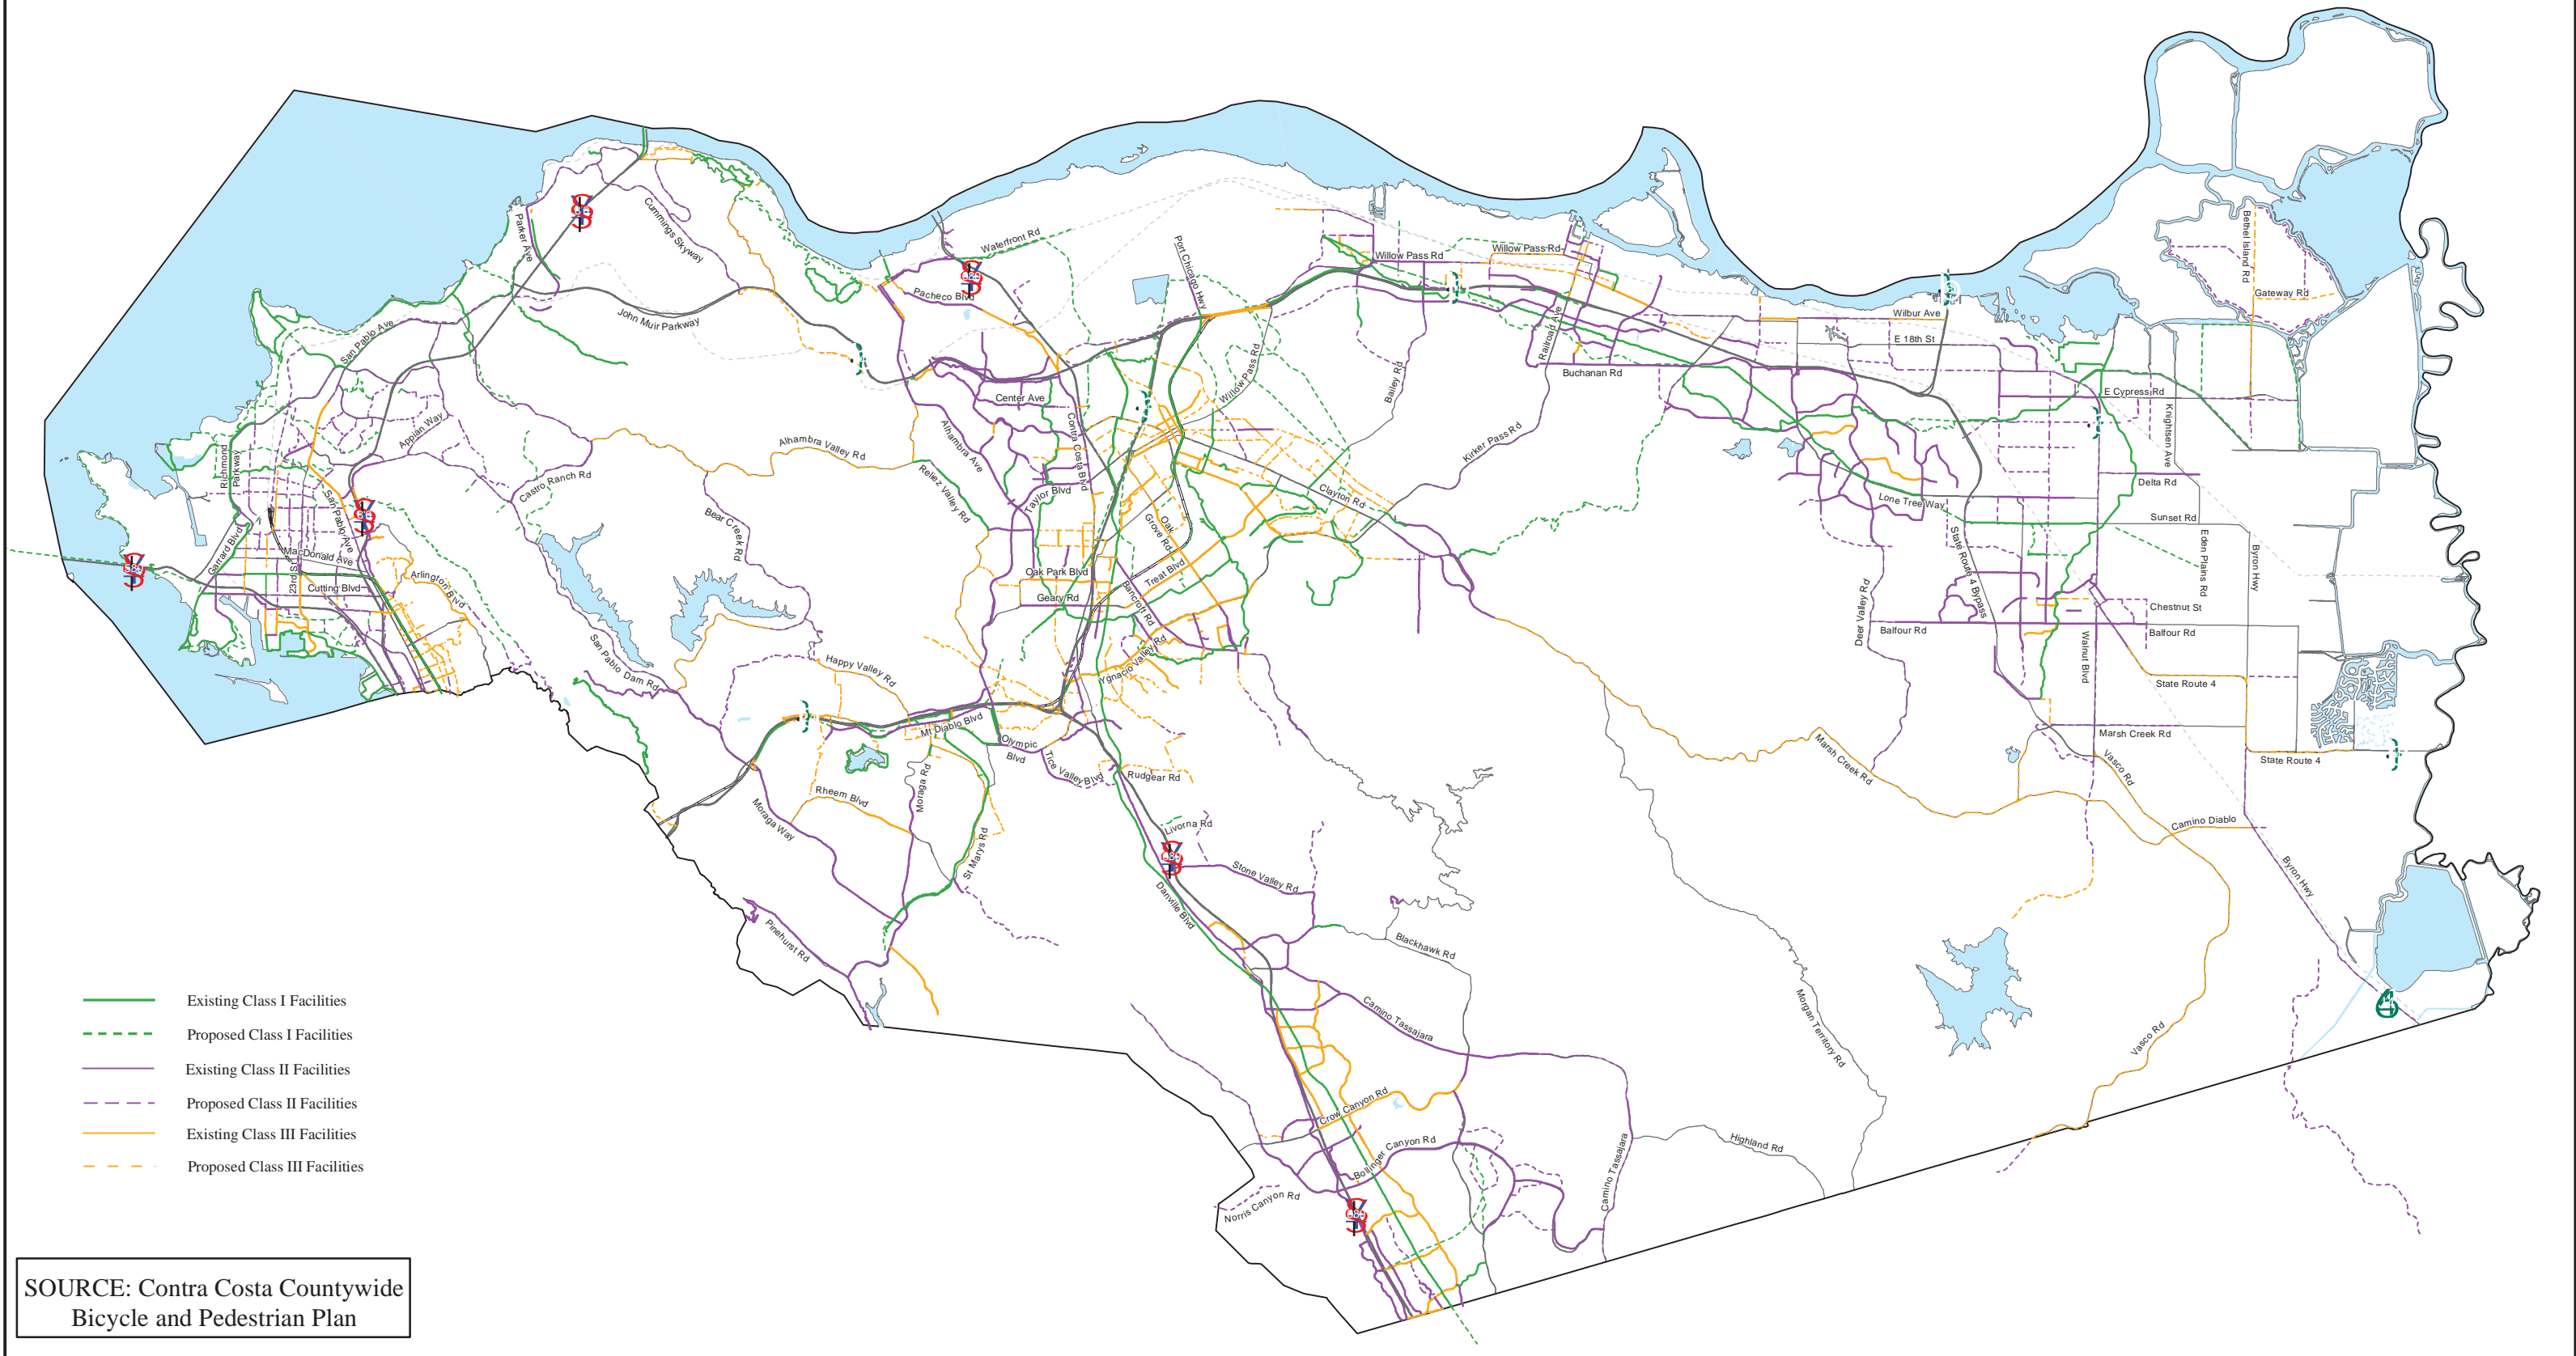

Bicycle Facilities Network

CONTRA COSTA COUNTY

Map Created on June 22nd, 2010
 Contra Costa County Department of Conservation & Development
 651 Pine Street, 4th Floor - N. Wing, Martinez, CA 94553-0095
 37:59:48.455N 122:06:35.384W