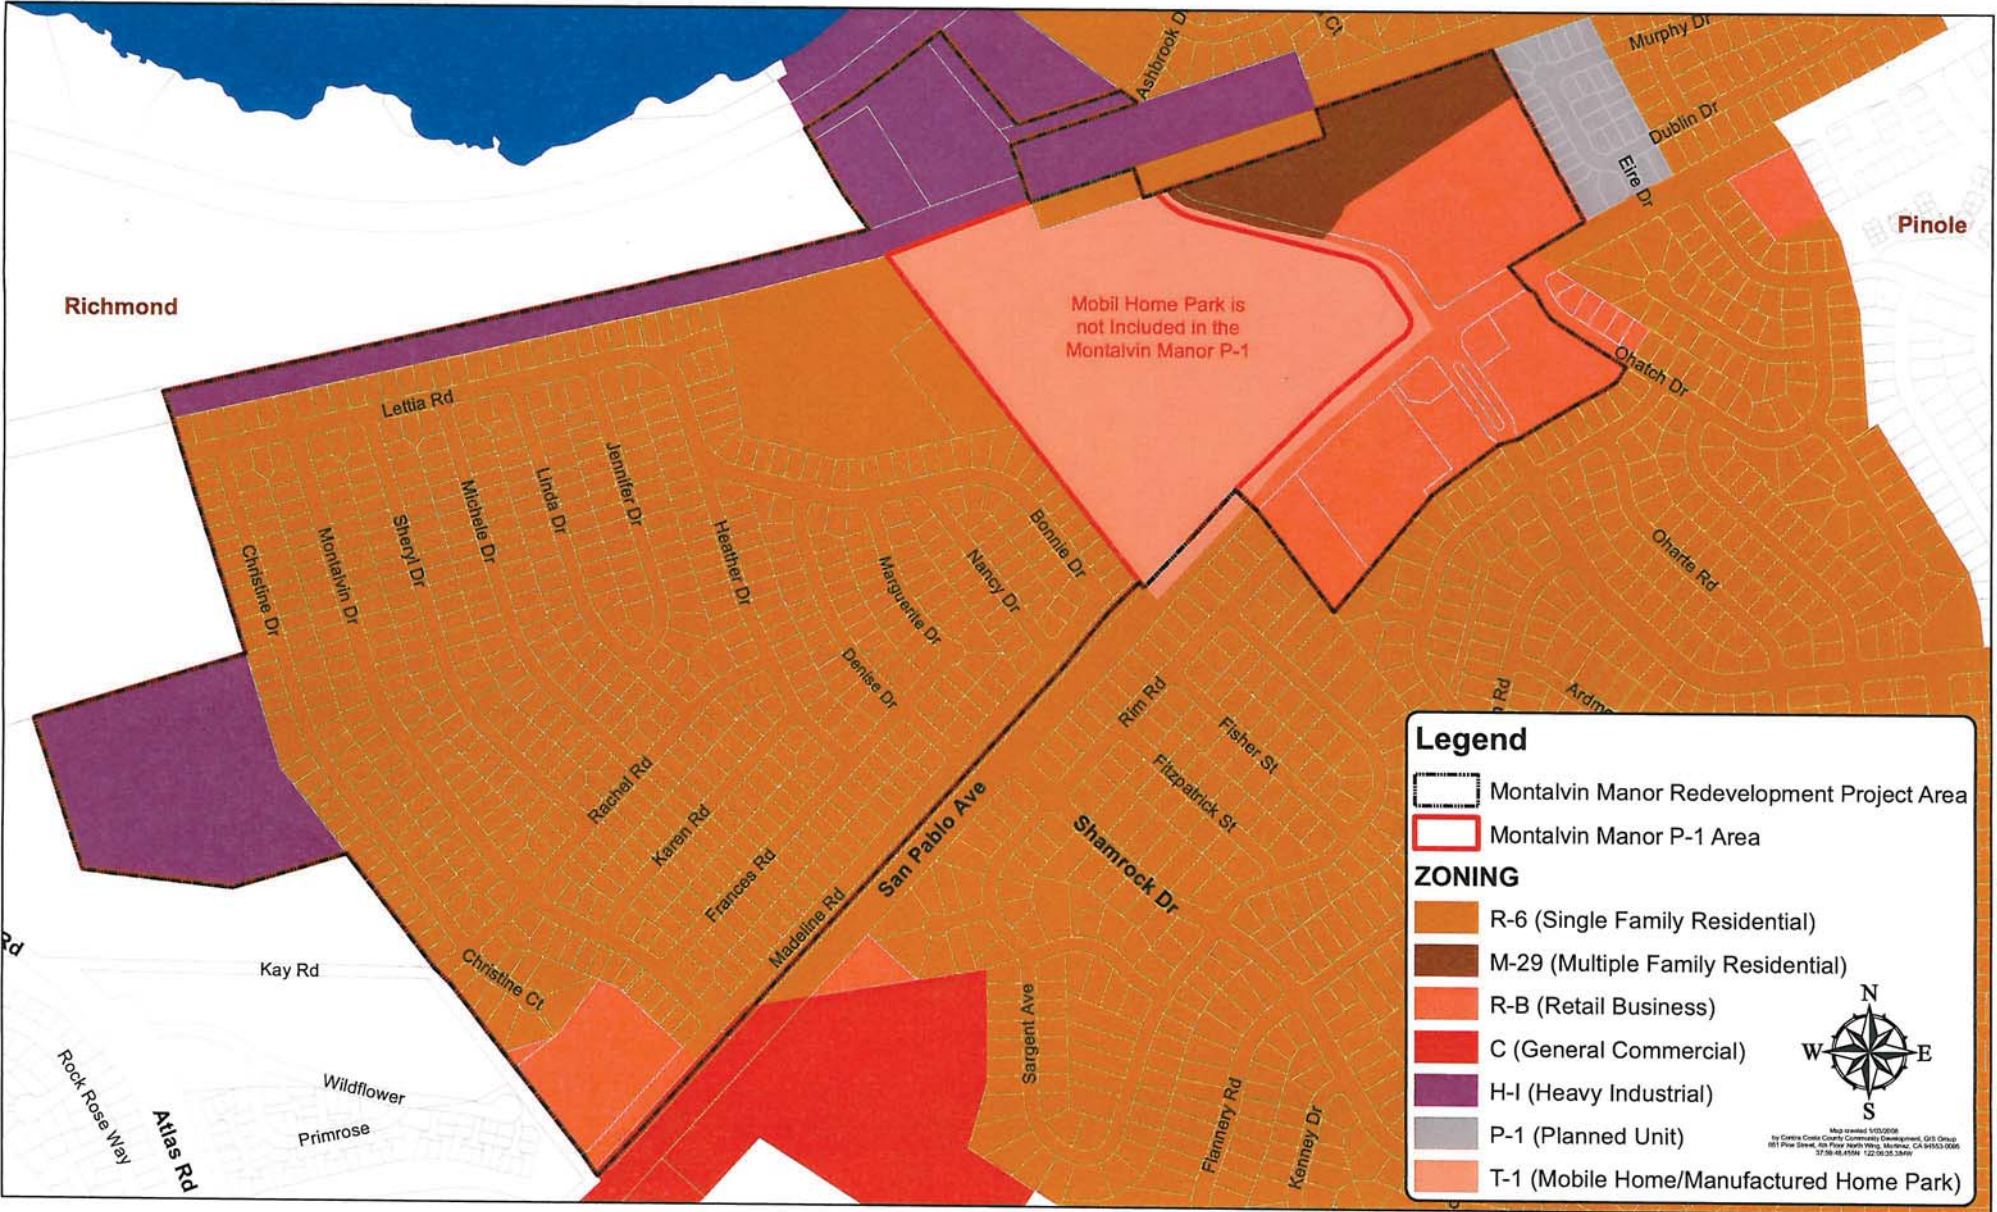

Montalvin Manor General Plan Map

Montalvin Manor Existing Zoning Map

Richmond

Pinole

Mobil Home Park is not included in the Montalvin Manor P-1

Montalvin Manor Proposed Zoning Map