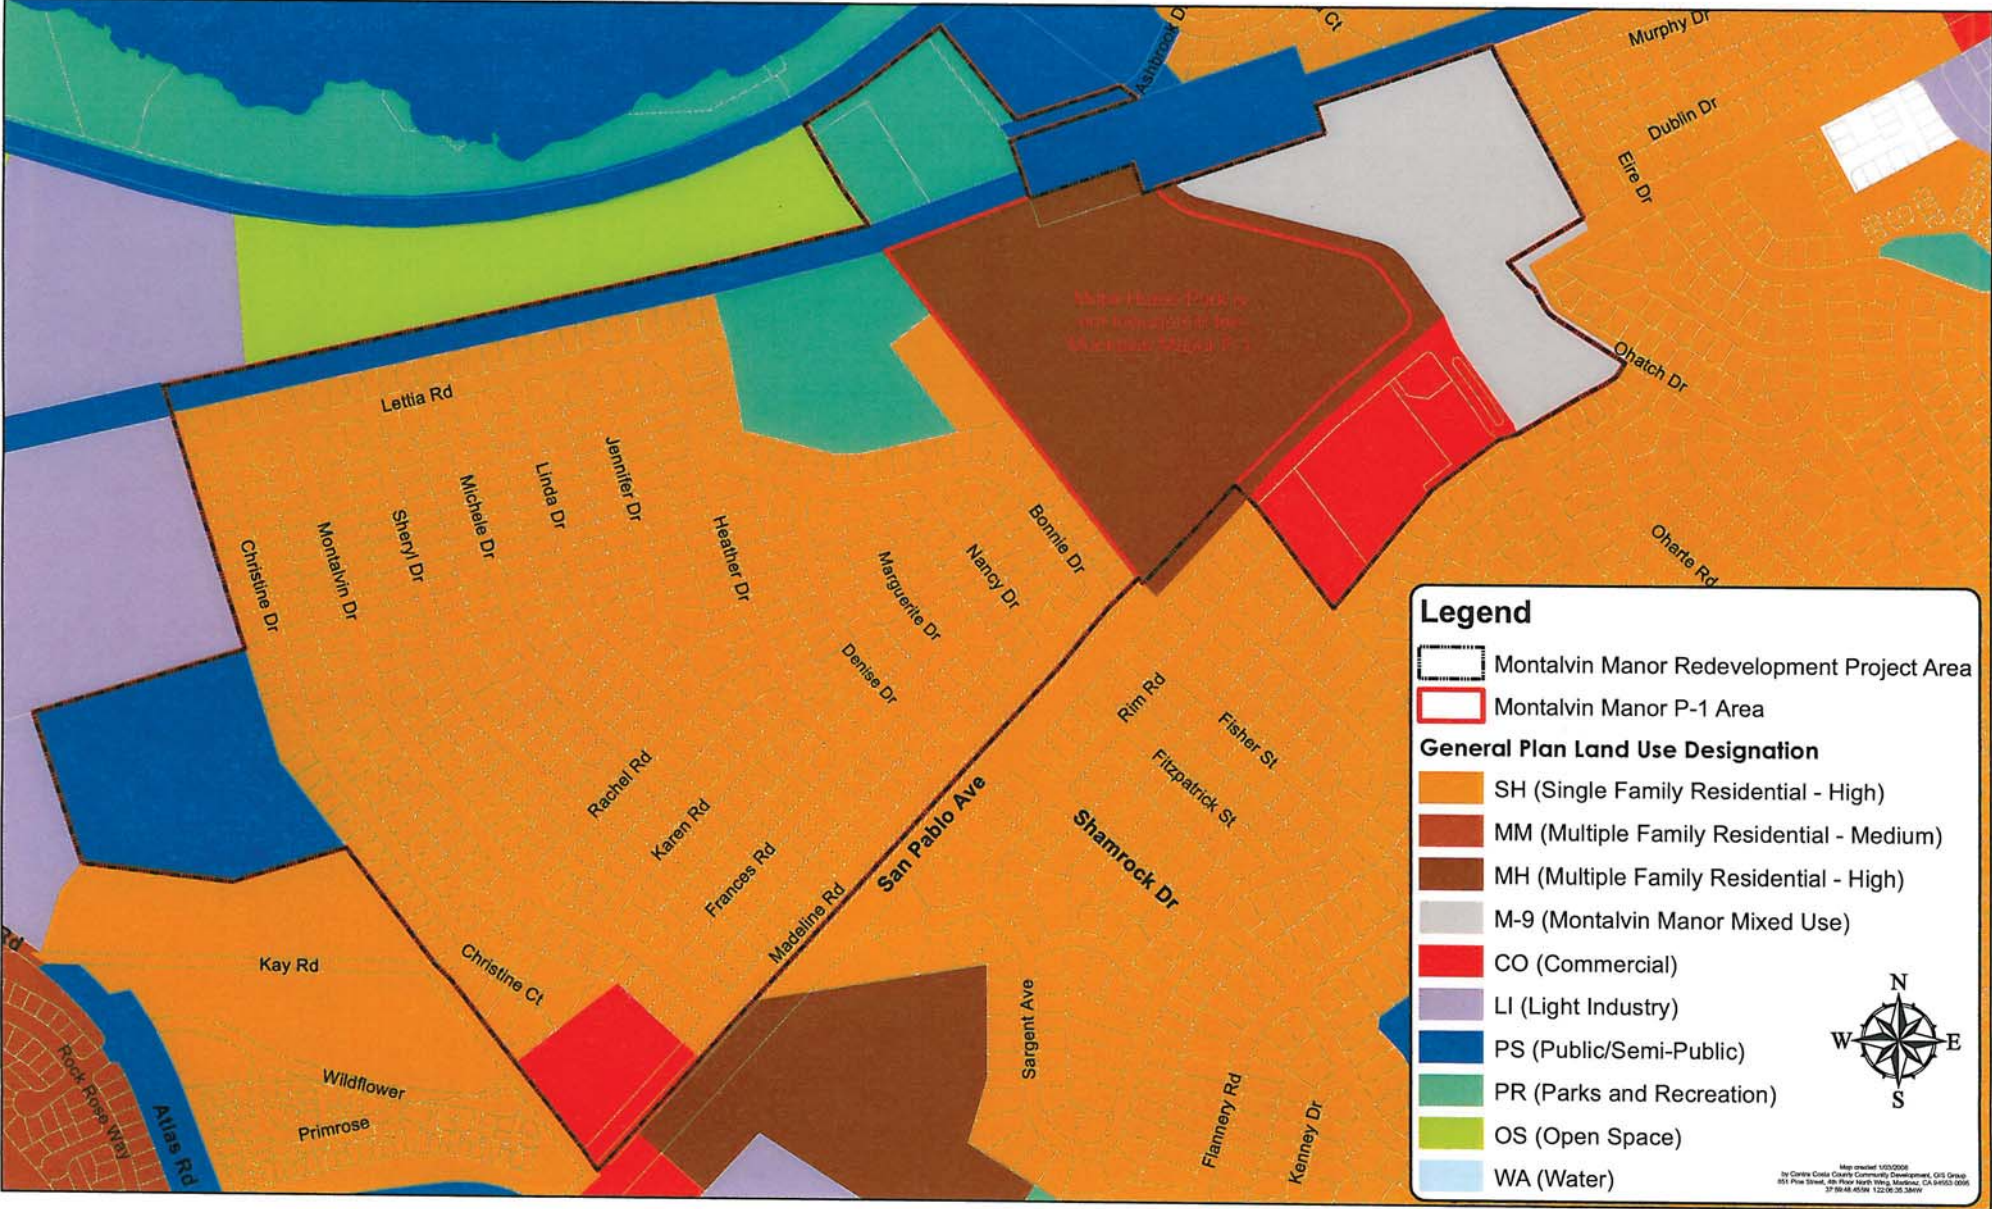

Montalvin Manor General Plan Map

Montalvin Manor Existing Zoning Map

Richmond

Pinole

Mobil Home Park is not included in the Montalvin Manor P-1

Montalvin Manor Proposed Zoning Map