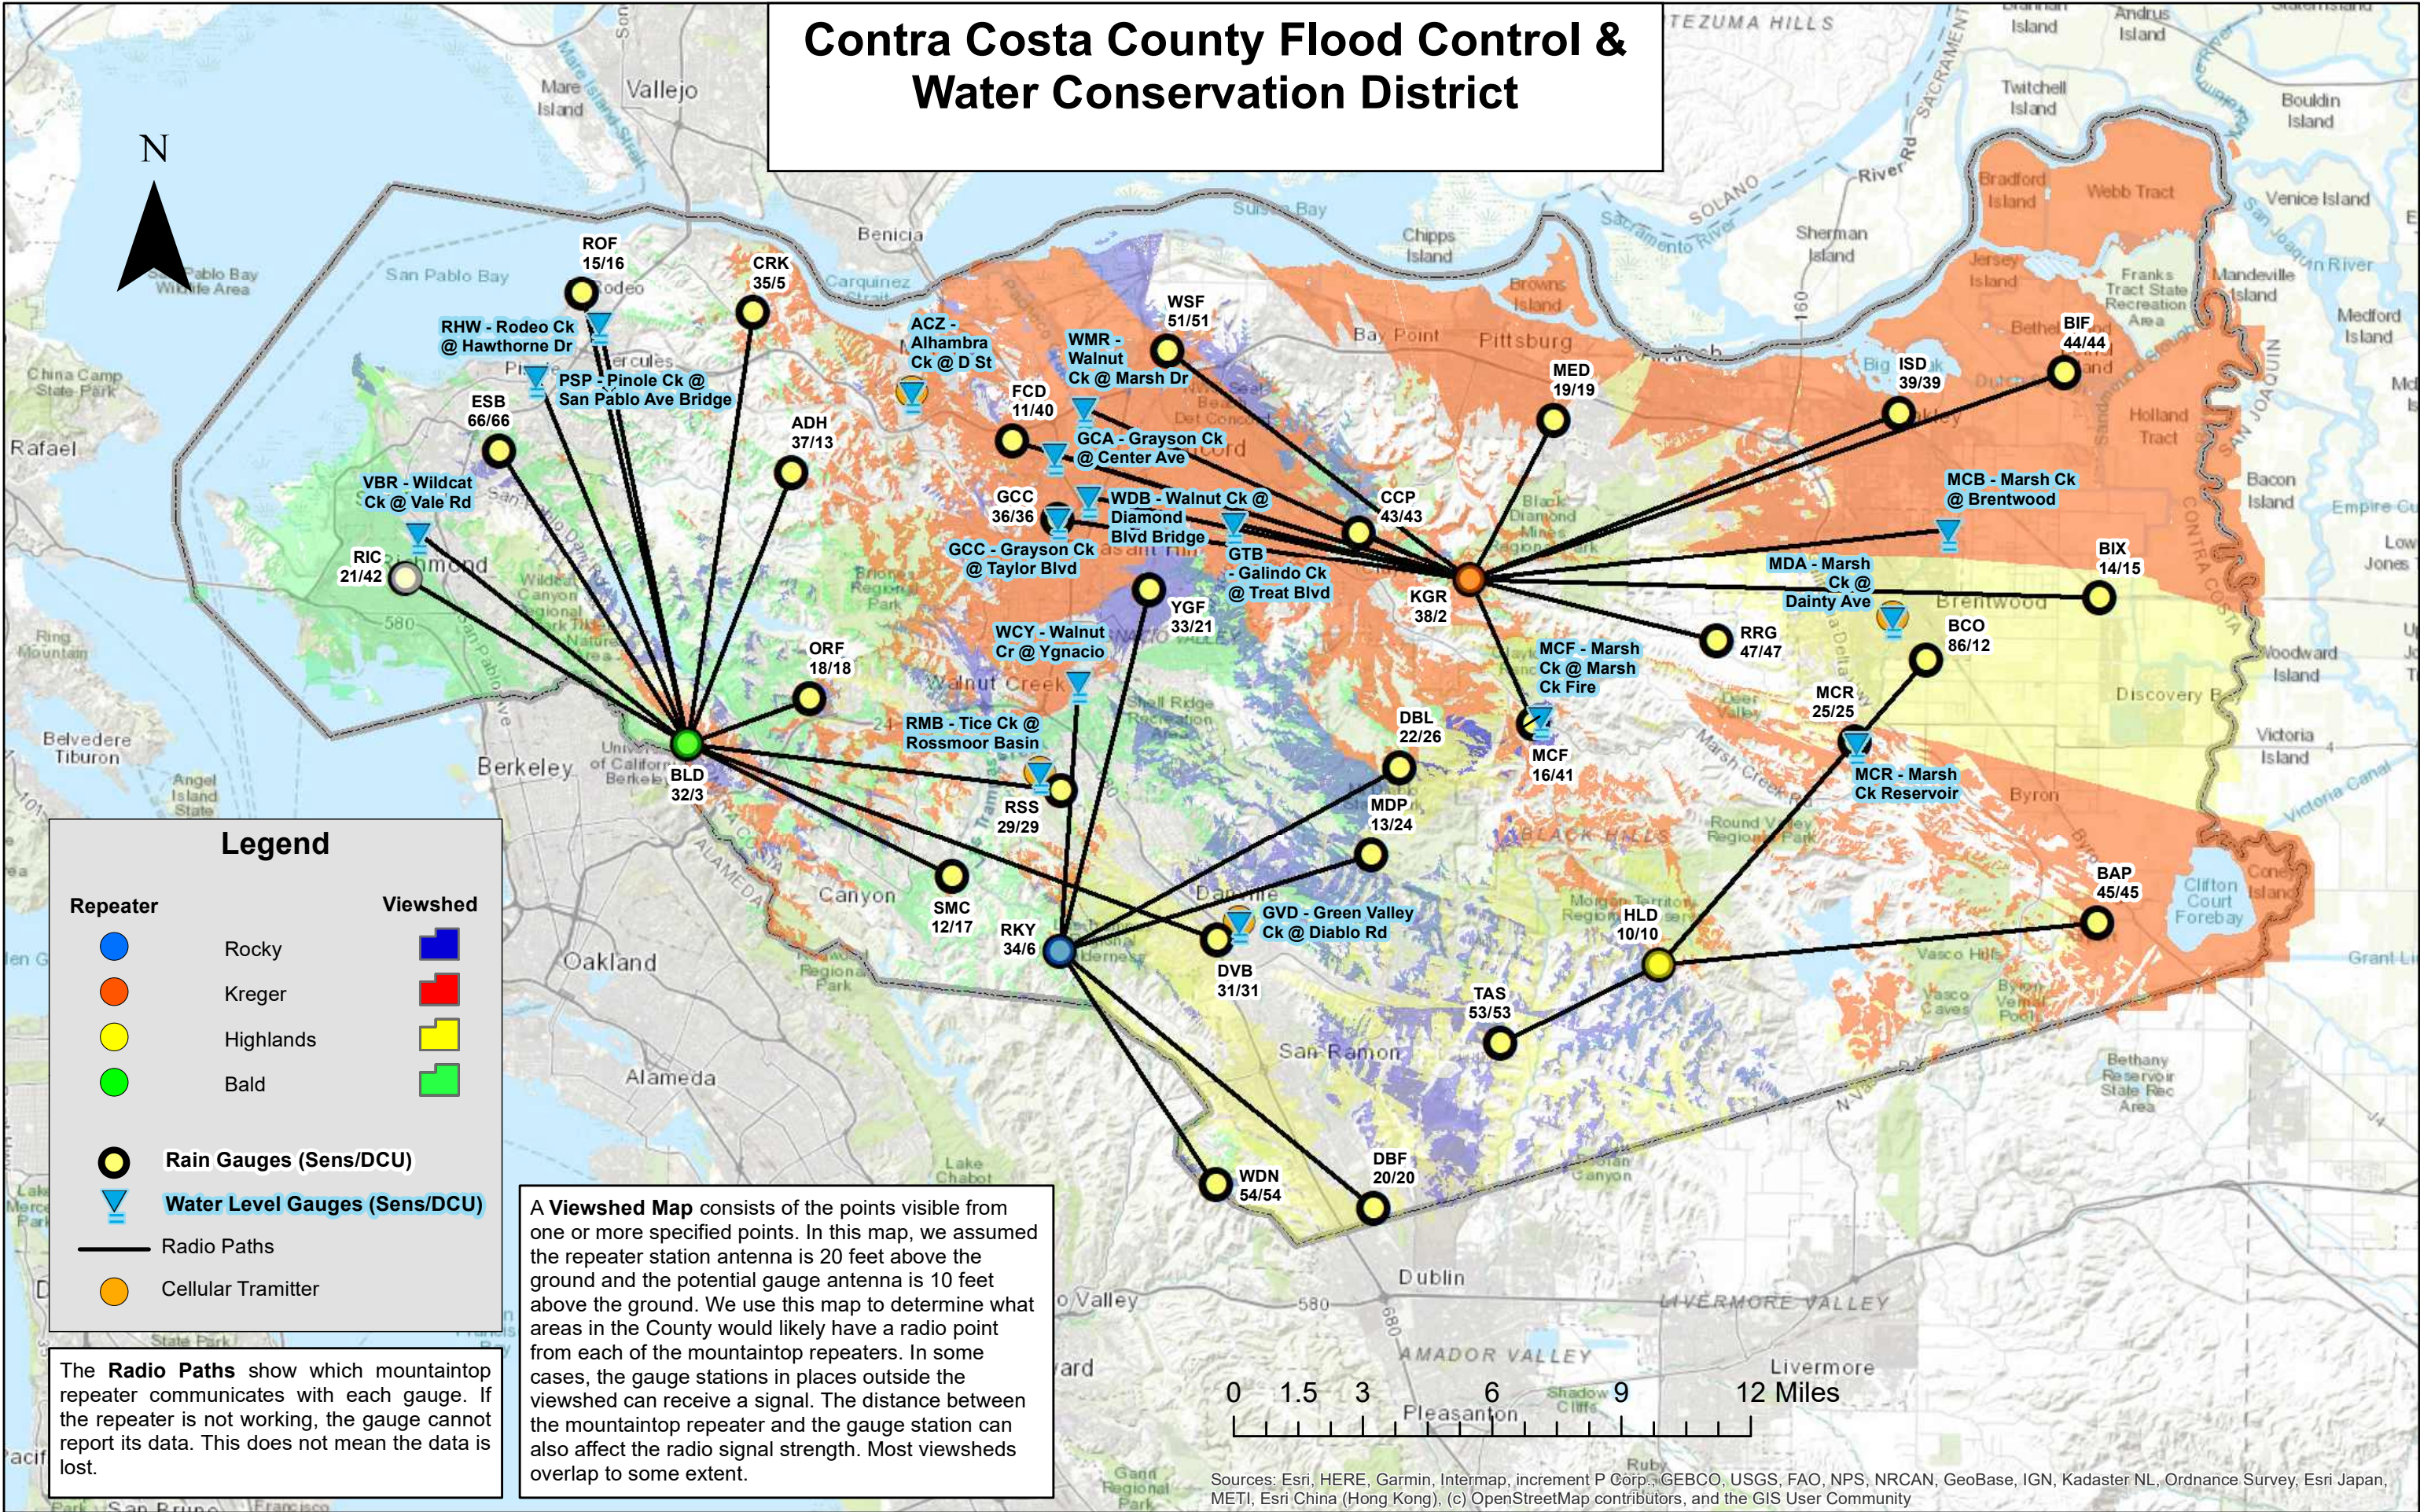

Contra Costa County Flood Control & Water Conservation District

Sources: Esri, HERE, Garmin, Intermap, increment P Corp., GEBCO, USGS, FAO, NPS, NRCAN, GeoBase, IGN, Kadaster NL, Ordnance Survey, Esri Japan, METI, Esri China (Hong Kong), (c) OpenStreetMap contributors, and the GIS User Community