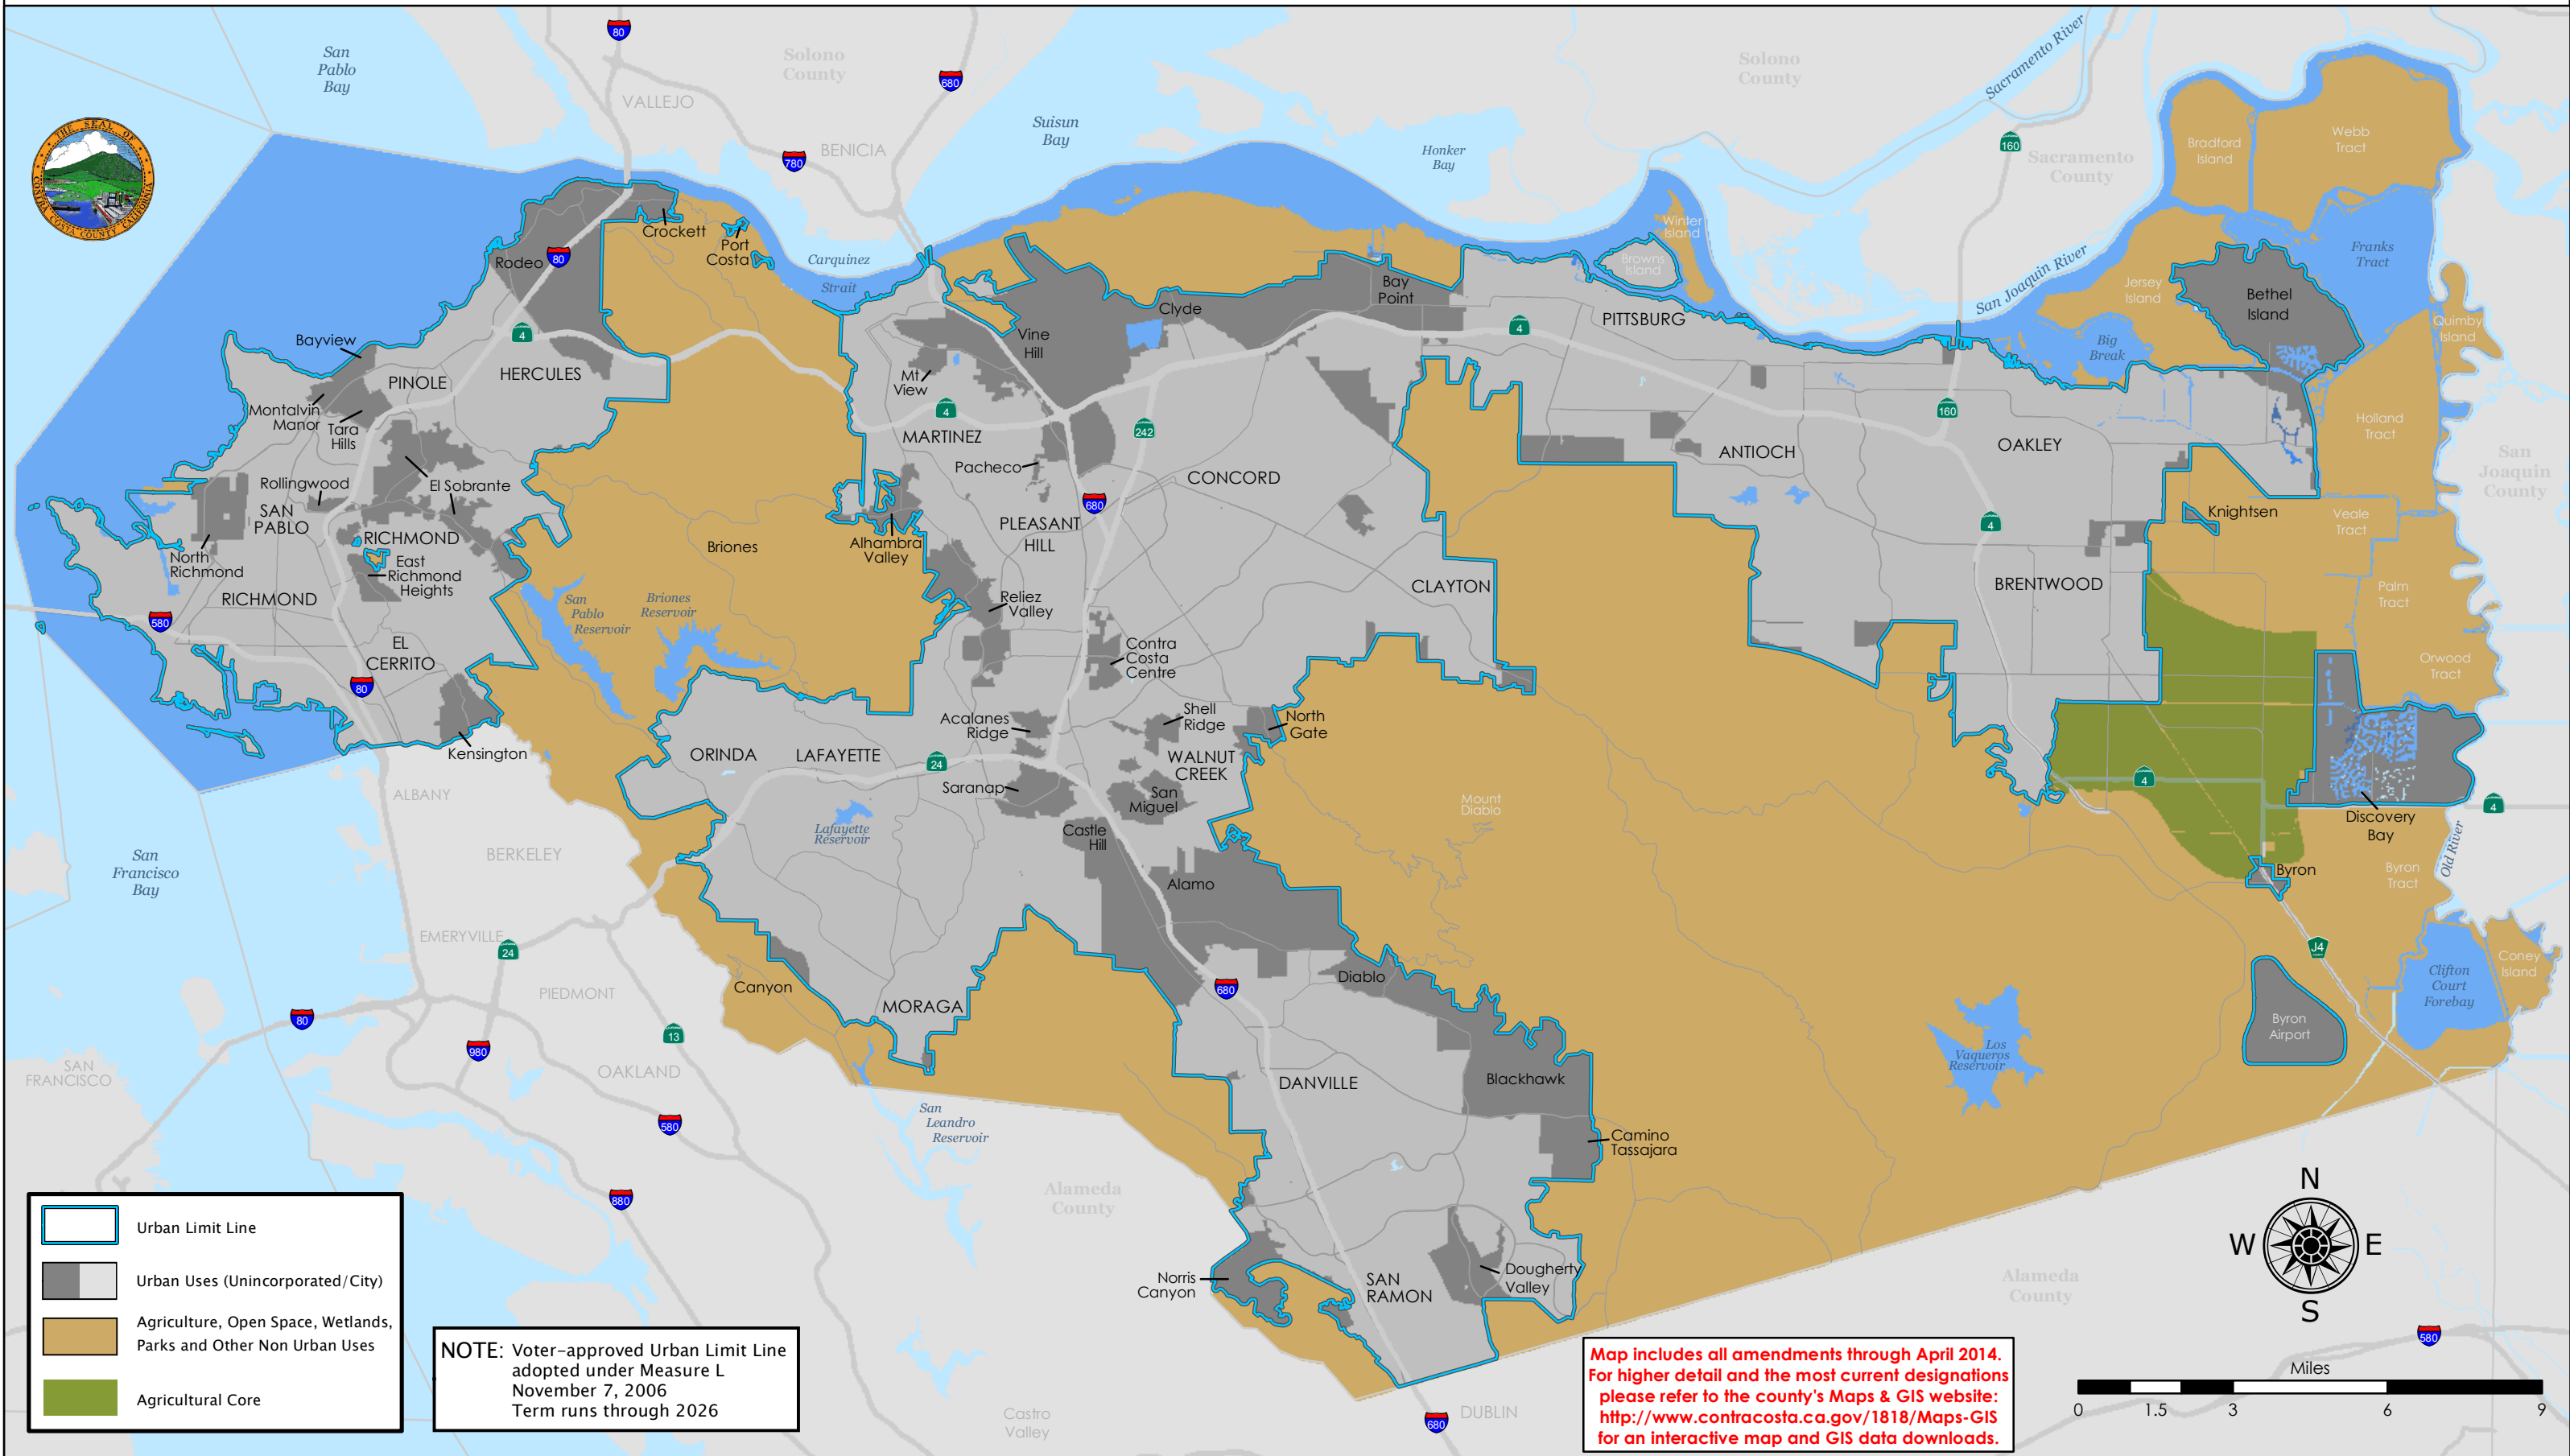

# CONTRA COSTA COUNTY

## Urban Limit Line

**NOTE:** Voter-approved Urban Limit Line adopted under Measure L November 7, 2006 Term runs through 2026

Map includes all amendments through April 2014. For higher detail and the most current designations please refer to the county's Maps & GIS website: <http://www.contracosta.ca.gov/1818/Maps-GIS> for an interactive map and GIS data downloads.