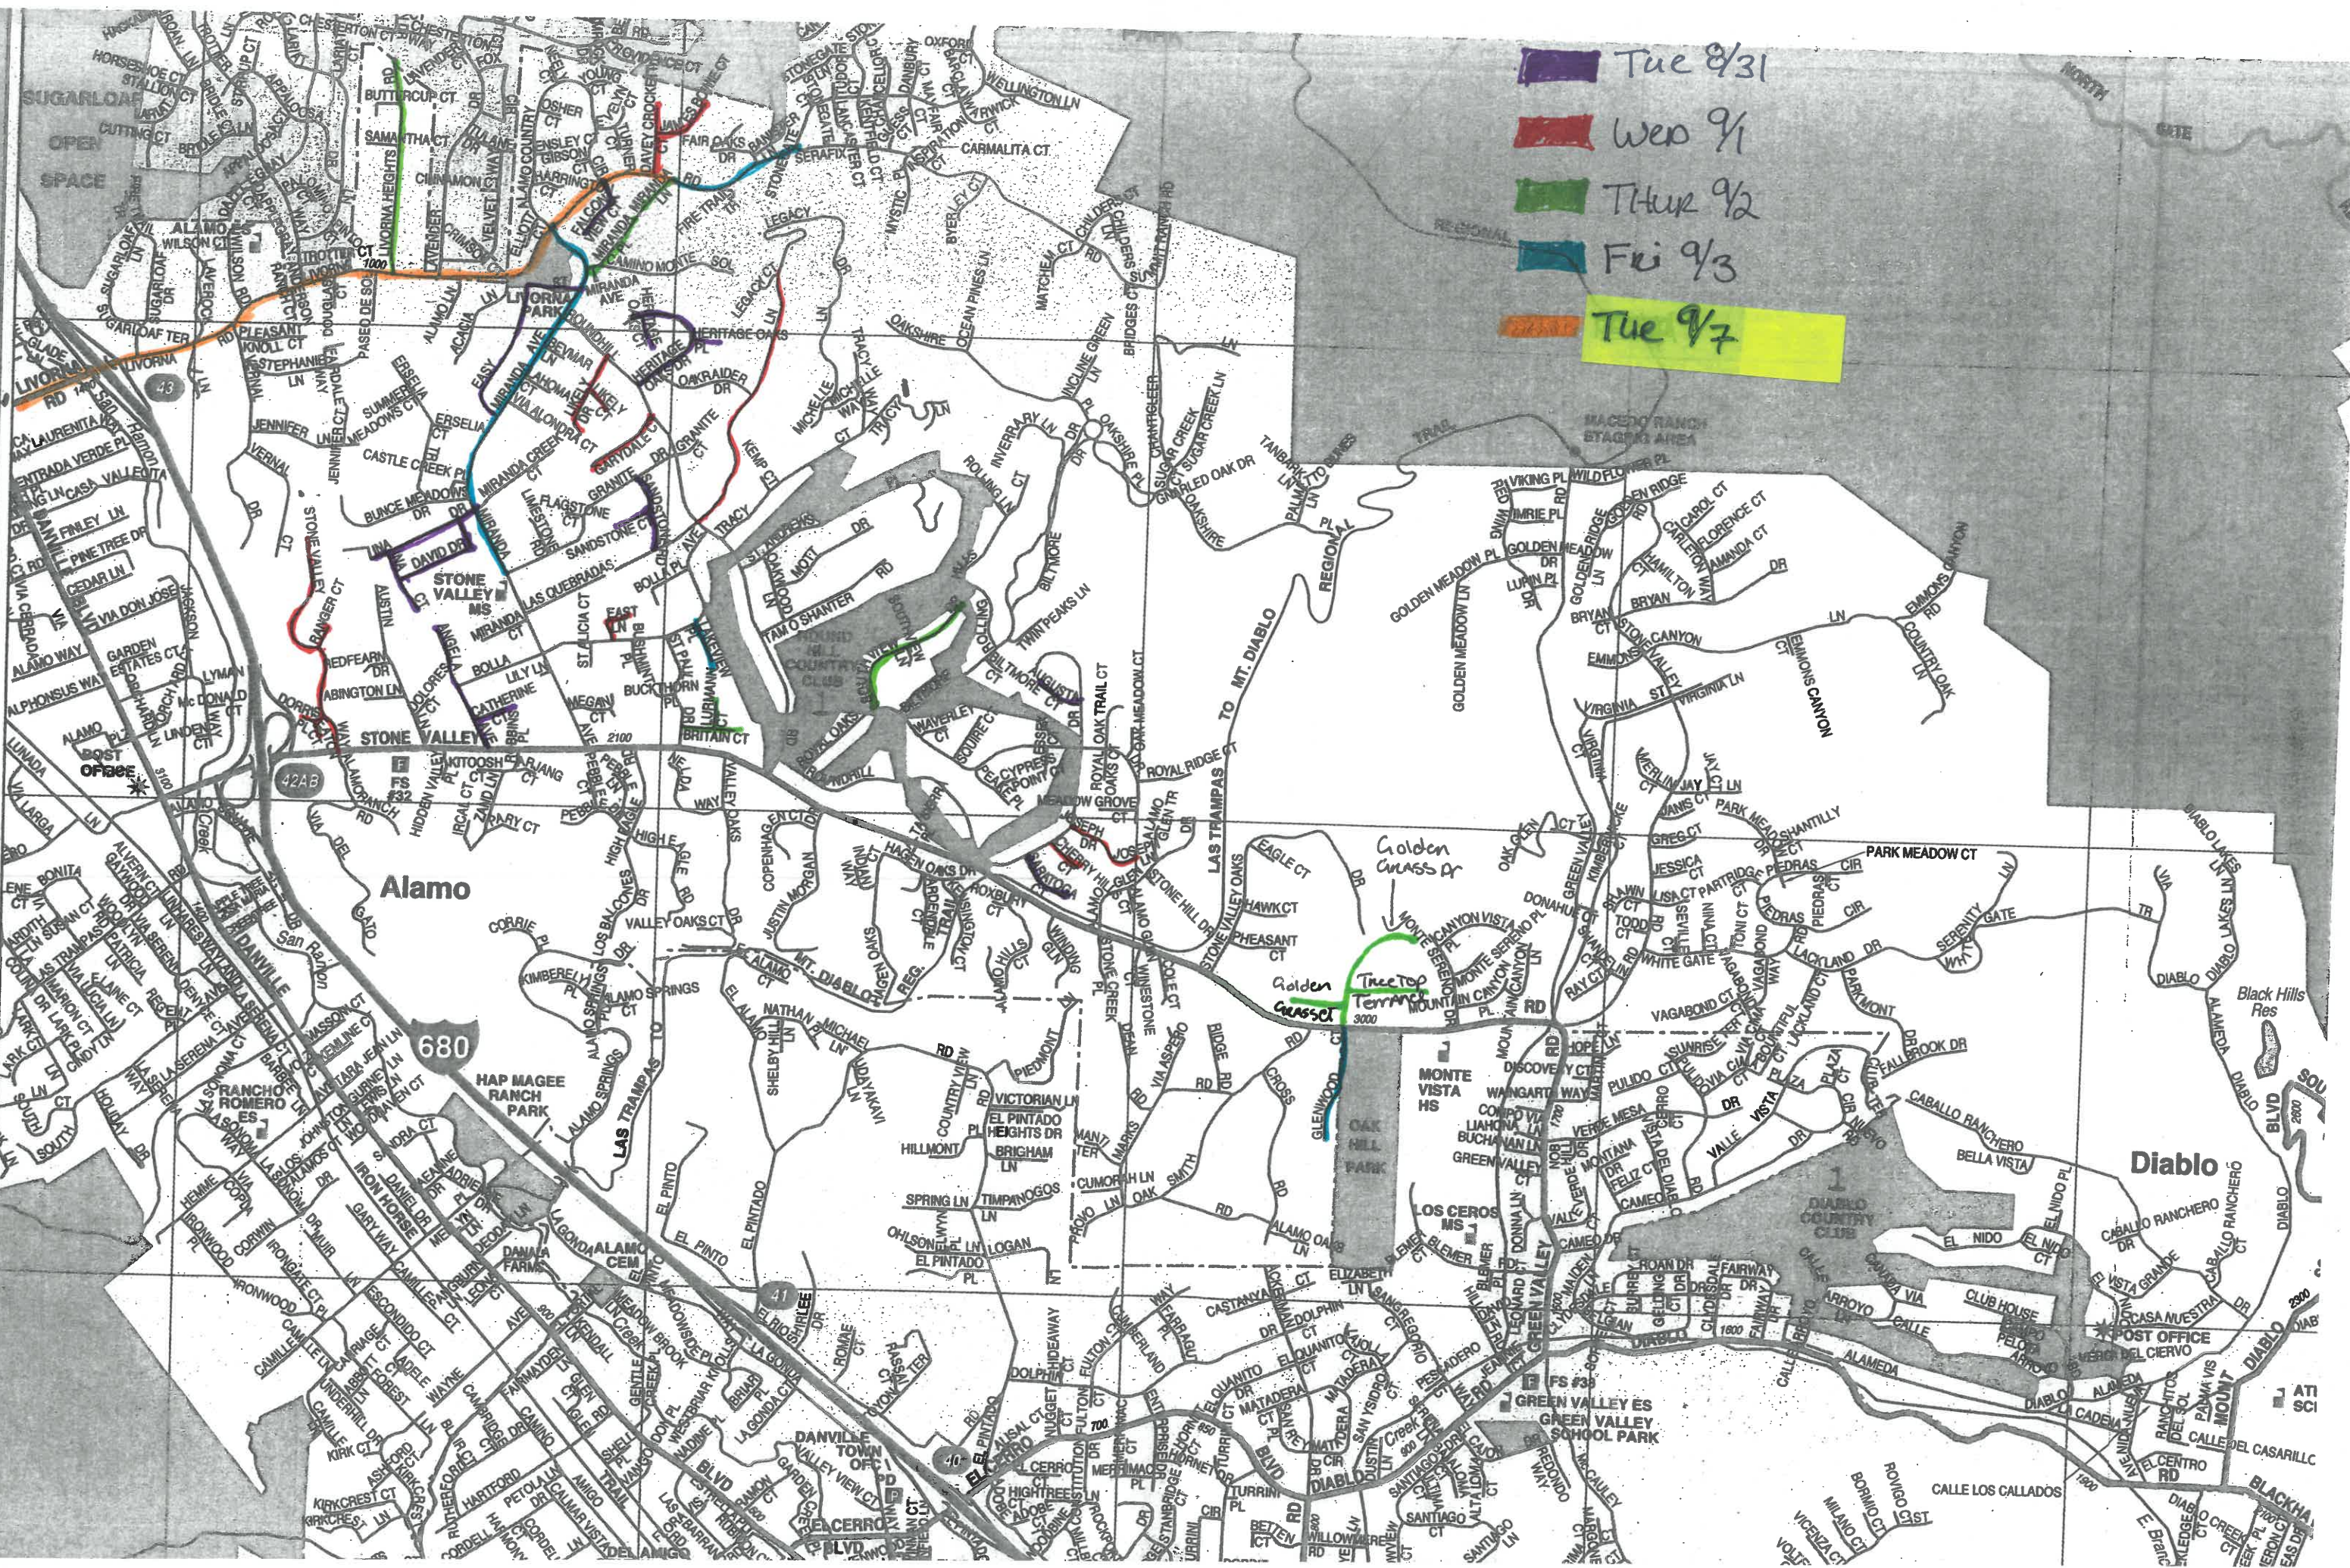

- Tue 8/31
- Wed 9/1
- Thur 9/2
- Fri 9/3
- Tue 9/7

Alamo

680

Diablo

Golden Cross Dr

Golden Tree Top Terraces 3000

GREEN VALLEY ES GREEN VALLEY SCHOOL PARK

CALLE LOS CALLADOS

BLACKHILL