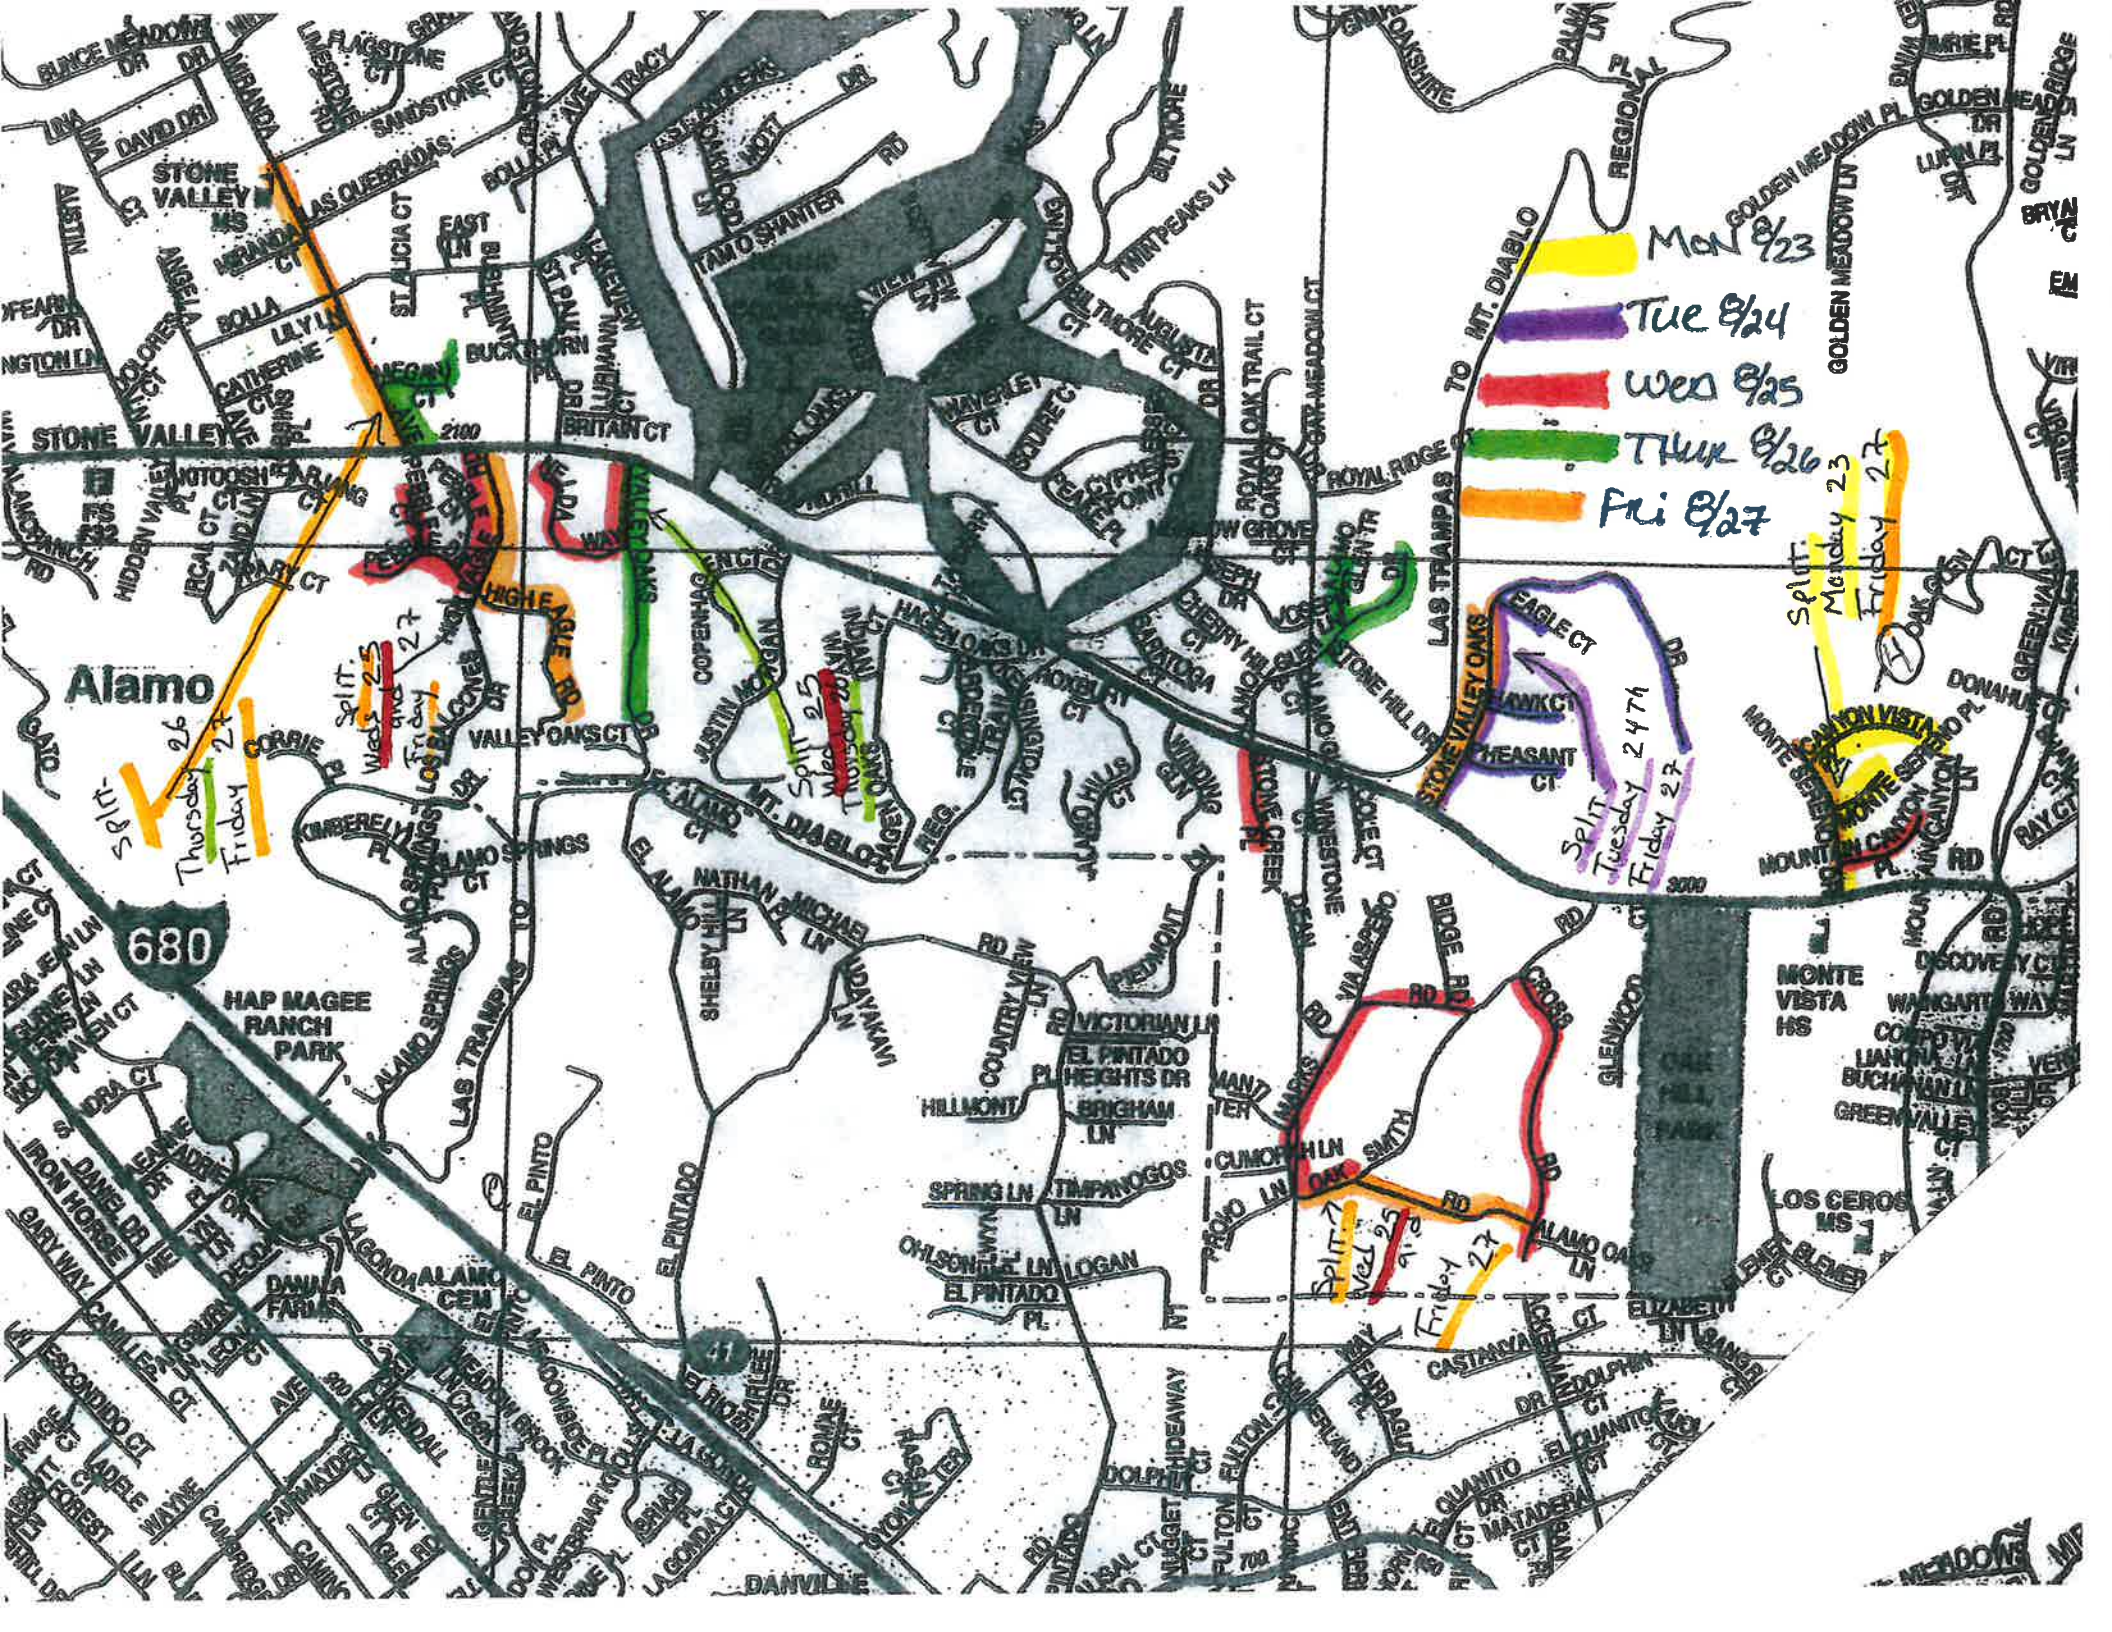

# Alamo

680

SUGARLOAF  
OPEN SPACE

ALAMO

LIVORNA

WOODWARD  
FOXMOOR

Mon 8/23

Tue 8/24

Wed 8/25

Thur 8/26

Fri 8/27

Split:  
Monday 23  
Friday 27

Split  
Tuesday 24/27  
Friday 27

Alamo

680

HAP MAGEE RANCH PARK

LAGONDA ALAMO CEM

DANVILLE

MONTE VISTA HS

LOS CEROS MS

MEADOWS