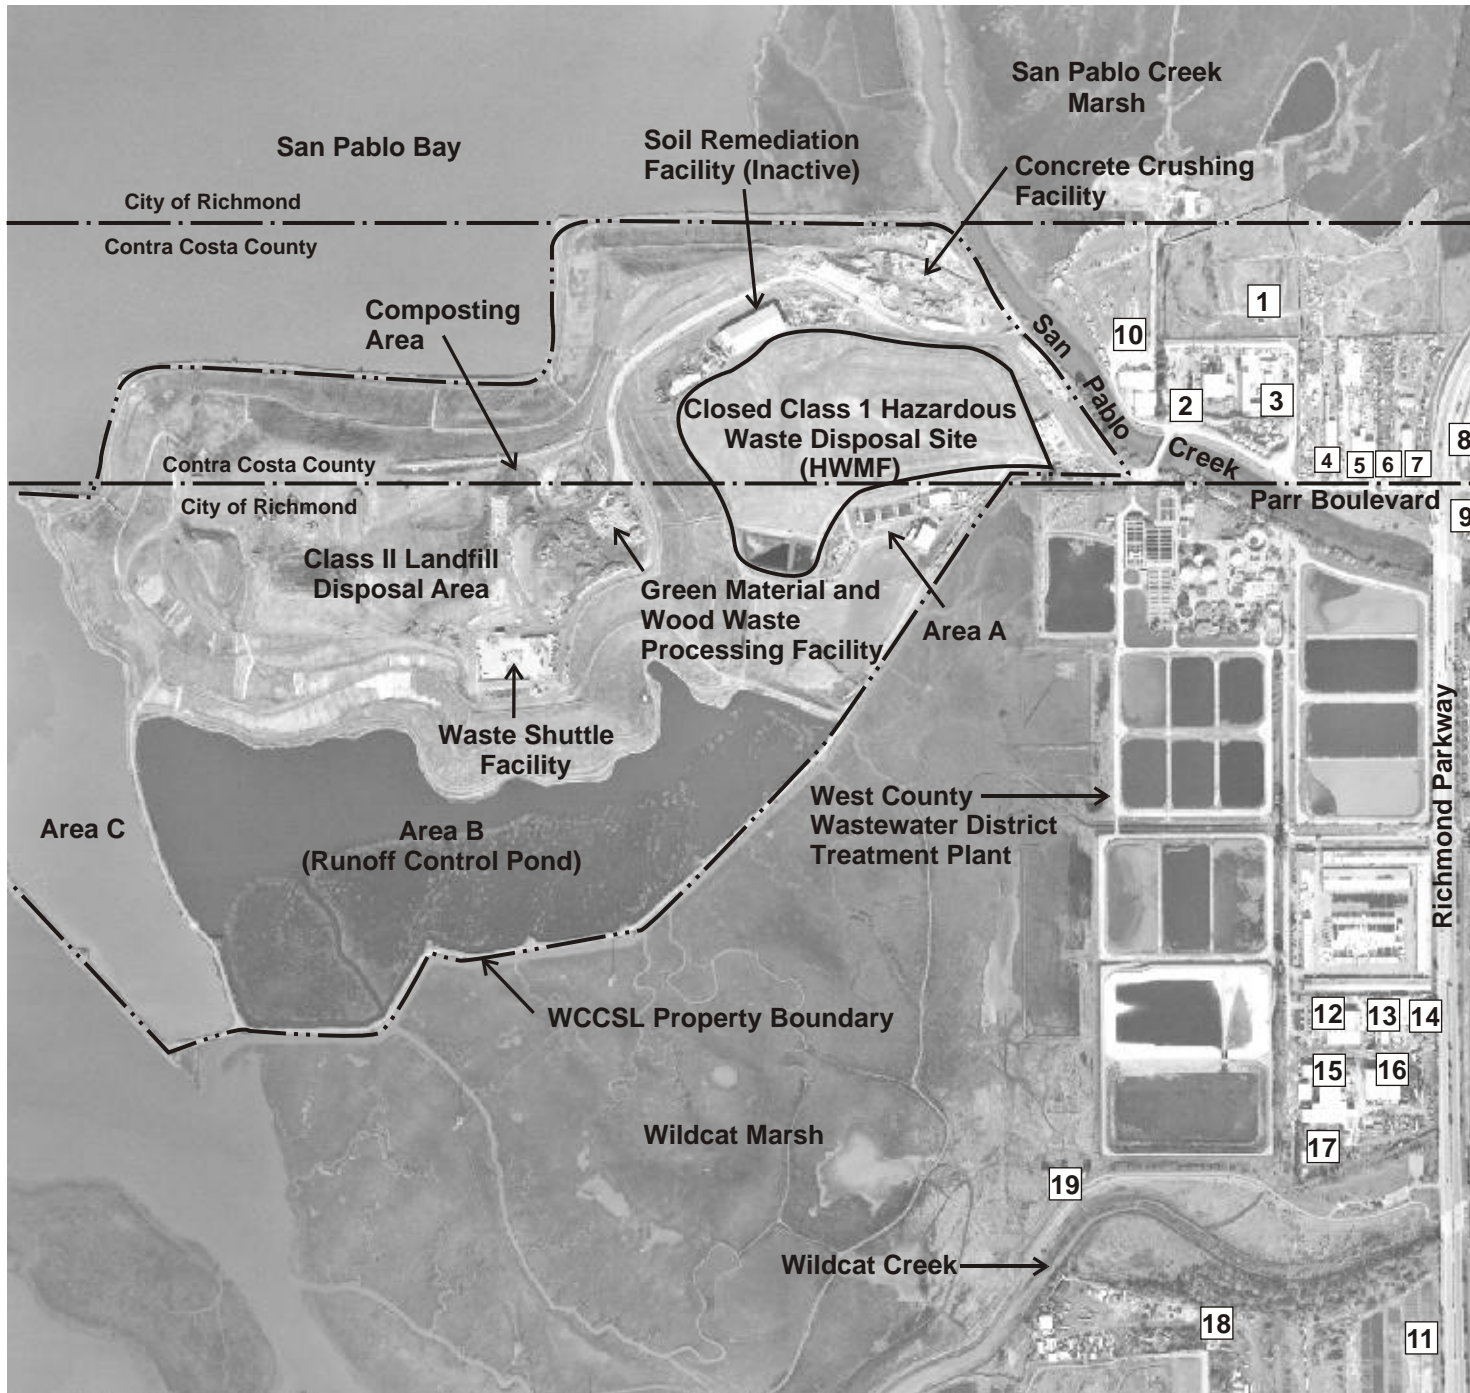

EXHIBIT C

Legend of Owners

1. Vacant
2. Fahy
3. Bayview Refuse Services, Inc.
4. Tru Green Land Care
5. Hertz Equipment Rental
6. Carlos Auto Wreckers
7. Freeman's Towing
8. Al Cal Piggyback Service Co.
9. EBMUD North Richmond Water Reclamation Plant
10. Richmond Sanitary Service
11. Color Spot
12. Maggiara Baking Company
Shamrock Exports
13. Arnolds Cabinets, Inc.
14. Commercial Seed Co., Inc.
15. EPIC Plastics Urban Resource Recycling
16. C.W. Trucking
17. Lucky Cup
18. Auto Wreckers
19. Wildcat Creek Viewpoint

1" ≅ 840'

Source of aerial photo: WCL, January 2003

Figure 4-1 Existing Land Uses Near the WCCSL